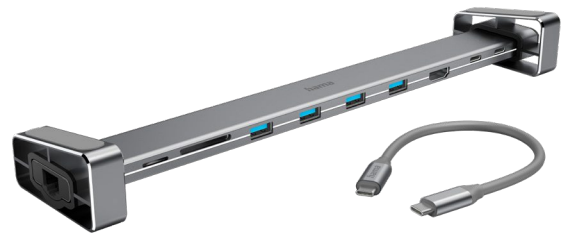

1. quality
   - Removable feet for space-saving operation or transport
   - Rubberised feet for a secure stand without slipping
   - Plug & Play, no manual software / driver installation required
   - Compatible with Thunderbolt 3/4 (lightning symbol)
   - Power supply via USB
2. Connections:
3. 4 x USB-A: for e.g. external hard drive, USB stick, mouse, keyboard, printer
   - 1 x USB-C data: for e.g. external hard drive, USB stick, mouse, keyboard, printer
   - 1 x USB-C power: for e.g. PD charger, PD power supply unit, PD power pack
   - 2 x HDMI™: for connection to an e.g. monitor, TV or projector
   - 1 x LAN/Ethernet: for e.g. cabled Internet / network connections

00200145		
4	HB	

9 ports

Shade of colour	Anthracite
Connection	USB-C-plug
USB Standard	USB-3.2 Gen 1
Number of Connections	9

- Super speed data transfer rates of up to 5 Gbps
- USB-C socket supports USB Power Delivery (USB PD) and therefore allows charging via a USB-C power supply unit
- For perfect, high-resolution ultra-HD cinema quality with 4096x2160 (4K) pixels
- Gigabit Ethernet data transfer at up to 1 Gbps
- SD and micro-SD card reader supports memory cards up to 2 TB
- High-quality and sturdy aluminium housing with a sophisticated finish
- Great distance between sockets makes it easier to plug in wider USB plugs/dongles
- Flexible materials guarantee optimum kink protection and prevent cable breakage
- High-quality materials and workmanship guarantee excellent transmission quality
- Removable feet for space-saving operation or transport
- Rubberised feet for a secure stand without slipping

1. Plug & Play, no manual software / driver installation required
   - Compatible with Thunderbolt 3/4 (lightning symbol)
   - Power supply via USB
2. Connections:
3. 4 x USB-A: for e.g. external hard drive, USB stick, mouse, keyboard, printer
   - 1 x USB-C power: for e.g. PD charger, PD power supply unit, PD power pack
   - 1 x HDMI™: for connection to an e.g. monitor, TV or projector
   - 1 x LAN/Ethernet: for e.g. cabled Internet / network connections
   - 1 x SD card reader: for e.g. SD, SDHC, SDXC memory cards
   - 1 x microSD card reader: for e.g. microSD, microSDHC, microSDXC memory cards

00200103		
6	HB