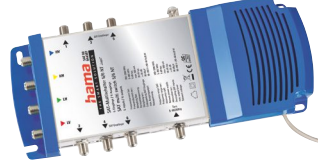

hama

"Lypsi SE" SAT Multiswitch, 5/6NT

Number of Inputs	5
Number of Outputs	6
frequency spectrum terrestrial/SAT	5 - 862 MHz, 47 - 862 MHz, 950 - 2200 MHz
Transmission Loss	6 - 10 dB
Isolation SAT Outputs (min.)	35 dB
Line Voltage	90 - 250 V
Max. Remote Supply Current	500 mA

- Return path compatible connection for interactive applications via the terrestrial input
- Connection to quadswitch LNB possible
- Decoupling that is especially high for decreased sensitivity to interference from the signal inputs
- With colour coding for easily assigning the cables when connecting the LNB to the multiswitch
- Quad and Quadswitch compatible (22 KHz signal supplied to the LNB)
- With switching power supply for LNB power supply
- Inputs: 4x SAT, 1x terrestrial
- Earth connection: 1x terminal screw
- V/H: 14 V/18 V and 22 KHz switching signal

00044307		
12	HB