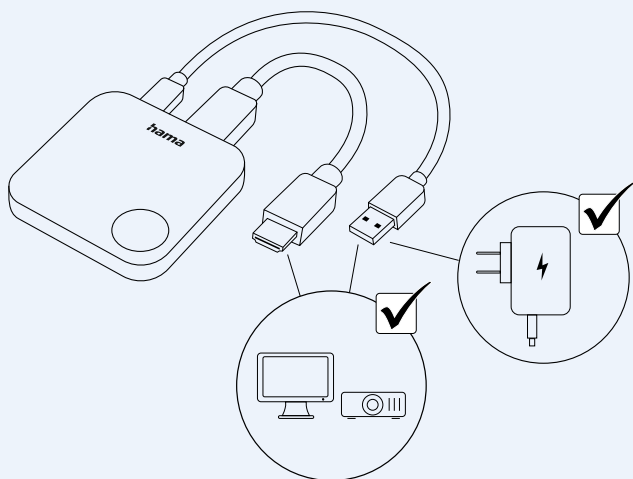

Internet / network connections

Connections:

- 3 x USB-A: for e.g. external hard drive, USB stick, mouse, keyboard, printer
- 1 x USB-C power: for e.g. PD charger, PD power supply unit, PD power pack
- 1 x HDMI™: for connection to an e.g. monitor, TV or projector
- 1 x LAN/Ethernet: for e.g. cabled

00200358

16 HB

Small device, big technology

The compact device can be used to easily connect a laptop, smartphone or tablet to a projector or TV, for example, to transmit images and sound wirelessly.

Video adapter