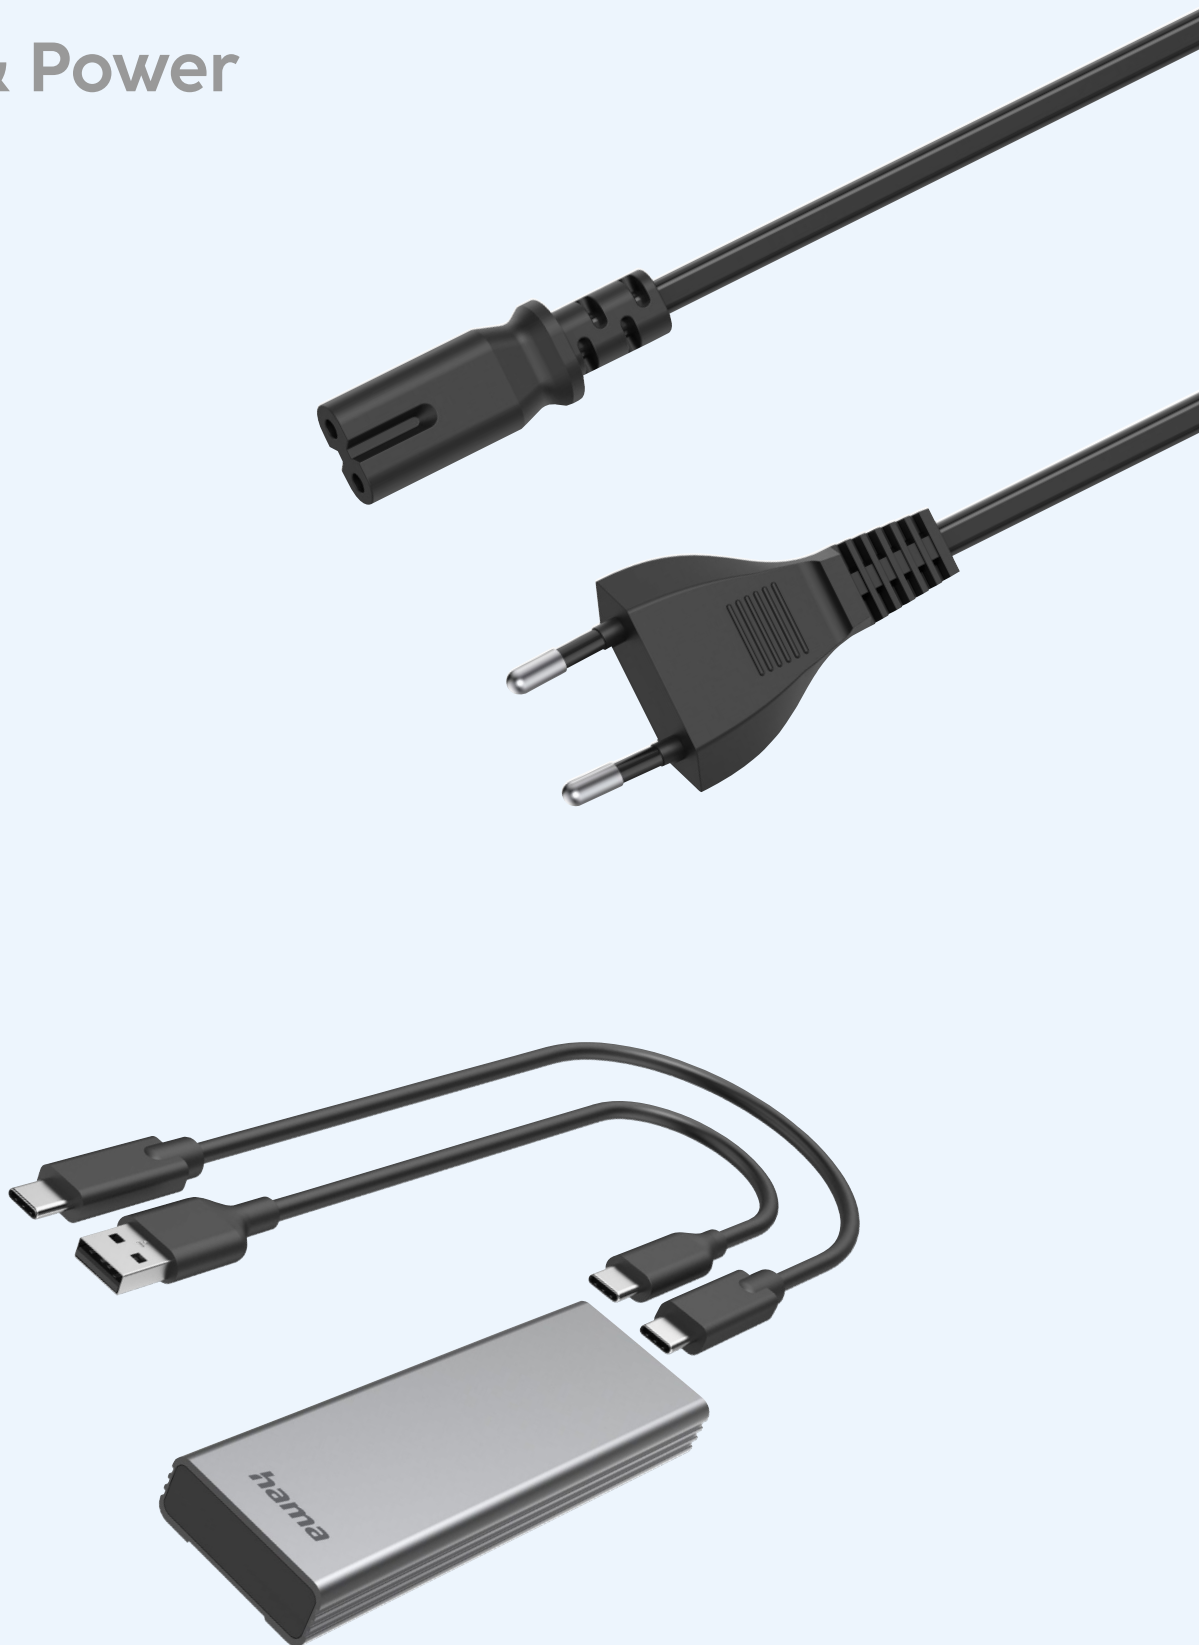

Computers

Tools & Power

Cables & Adapters

Hard Drive Adapter

hama

USB hard disk housing for 2.5" SSD and HDD hard disks

Productline	Essential Line
Shade of colour	Black
Material	Plastic Material
Model	SATA
Size	2.5"
Power Supply	USB Connection

- Super speed data transfer rates of up to 5 Gbps
- LED function indicator gives information about the device status
- Detachable USB cable for connection to a PC / notebook

00200760	
6	HB

hama

USB hard disk housing for M.2 SATA and NVMe SSD hard disks

Productline	Essential Line
Shade of colour	Black
Material	Plastic Material
Model	SATA, NVMe
Size	M.2
Power Supply	USB Connection

- Super speed Plus data transfer rates of up to 10 Gbps
- LED function indicator gives information about the device status
- High-quality and sturdy aluminium housing with a sophisticated finish
- Detachable USB cable for connection to a PC / notebook
- Flexible materials guarantee optimum kink protection and prevent cable breakage

00200764	
6	HB

Drive Connection Cable

hama

SATA Cable, Serial-ATA III, 6 Gbit/s, Internal, 90°, 0.60 m

Productline	Essential Line
Connection	SATA-Plug

- Fast read and write speeds of up to 6 Gbit/s
- Locking of the plug ensures a secure connection and reliable data transmission
- Additional shielding for good reduction of electromagnetic interference
- Flexible materials guarantee optimum kink protection and prevent cable breakage

0.6 cm		00200740	
6	HB		

Mains Lead

hama

Mains Lead "Euro Plug - 2-Pin Socket (double groove)", Black

Productline	Essential Line
Wire Cross-Section	0.75 mm²

- Moulded plugs ensure high mechanical resilience and strain relief
- Flexible materials guarantee optimum kink protection and prevent cable breakage

0.75 m		00200731	
6	HB		
1.5 m		00200732	
60	HB		
2.5 m		00200733	
60	HB		

TOOLS & POWER

hama

USB Hard Disk Adapter for 2.5" and 3.5" SSD and HDD Hard Disks

Productline	Essential Line
Shade of colour	Black
Material	Plastic Material
Model	SATA, USB 3.0
Size	2.5"/3.5"

- Super speed data transfer rates of up to 5 Gbps
- LED function indicator gives information about the device status
- Detachable USB cable for connection to a PC / notebook

00200761	
6	HB

hama

SATA Cable, Serial-ATA III, 6 Gbit/s, Internal, 0.45 m

Productline	Essential Line
Connection	SATA-Plug

- Fast read and write speeds of up to 6 Gbit/s
- Locking of the plug ensures a secure connection and reliable data transmission
- Additional shielding for good reduction of electromagnetic interference
- Flexible materials guarantee optimum kink protection and prevent cable breakage

0.45 cm		00200739	
6	HB		

hama

Power Cable, Swiss Plug - 3-Pin IEC Power Cable, 1.8 m

Productline	Essential Line
Wire Cross-Section	0.75 mm²

- Moulded plugs ensure high mechanical resilience and strain relief
- Flexible materials guarantee optimum kink protection and prevent cable breakage
- Ideal as a replacement for short, long or faulty original IEC cables
- Suitable for a range of electrical / multi-media devices
- Resilient, long-lasting cable
- VDE tested

1.8 m		00205083	
6	HB