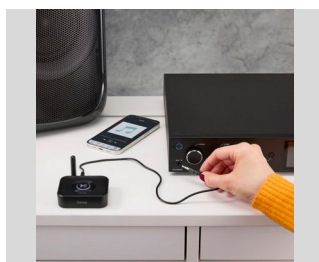

hama

"Link.it solo" Bluetooth® Adapter, Receiver, Retrofit Bluetooth to the HiFi

Shade of colour	Black
Connection	USB-C-Connector
Max. Range	50 m
Bluetooth Version	5.3

- Bluetooth connectivity via a jack: the loudspeaker and HiFi system can be easily and universally connected to the Bluetooth adapter using the 3.5 mm jack connection
- For two audio sources: the Bluetooth receiver allows two devices to be connected, e.g. two mobile phones with one loudspeaker or one stereo system - entirely without having to reconnect and retrofit Bluetooth
- Your favourite sounds from the microSD card: enjoy your play list from a microSD card on the HiFi system without any need for a card reader, etc.
- Handy power supply via USB: the Bluetooth adapter draws power directly via the USB-A to USB-C cable through the USB port on a power strip
- Bluetooth in no time: thanks to auto pairing, the Bluetooth receiver is quickly ready for use - You simply have to pair the devices once and after this the connection will be established automatically when Bluetooth is activated
- You do not need to observe any system requirements, simply plug in and go
- Up to 50-metre range (with clear sight)
- The Bluetooth receiver can also be powered via a separate USB power supply unit through a power socket
- Supports micro-SD cards with up to 64 GB storage and FAT32 or exFAT formatting

00205321	
40	HB