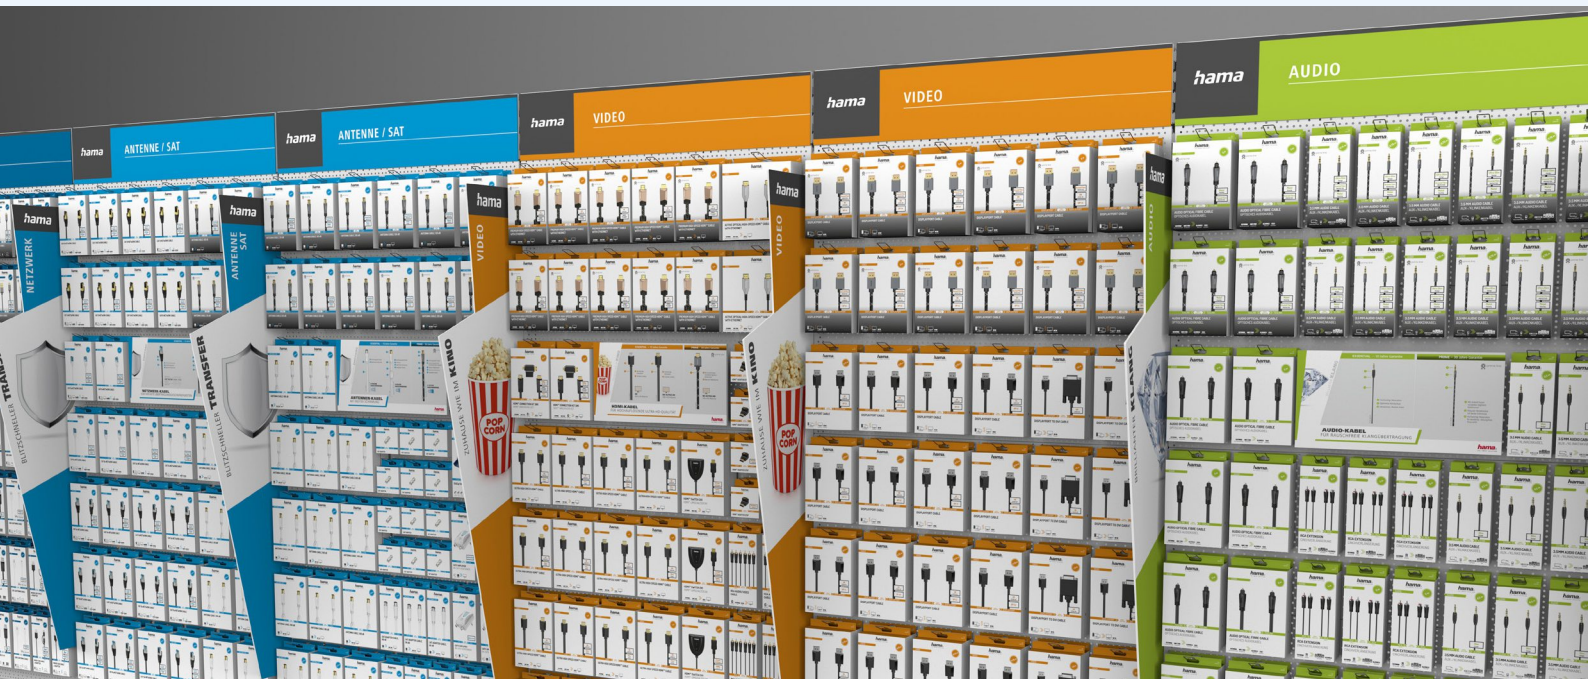

Demo module/board
| 00297604 – 297610

Shop strips
| 00297624 – 297643
| 00297611 – 297614

Striking guidance function for customers

Shelf dividers
| 00297644 – 297653
| 00297615 – 297616

Printed on both sides,
separates topics within the wall