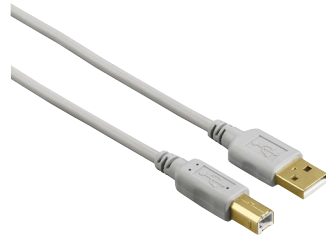

0.9 m									00200904
		25	BA						

hama

USB Cable "USB 2.0 extension cable, shielded", Grey

Productline	Entry Line
Connection	USB Type A female/female, USB-Typ-A-Plug
USB Standard	USB 2.0

- High-speed data transfer of up to 480 Mbps
- Twisted data pairs with an outer sheath made from robust PVC material minimise interference

1.5 m									00200905
		10	BA						
3 m									00200906
		10	BA						

USB

Cables & Adapters

USB

hama

USB Cable
"USB-2.0, USB-A-Plug - USB-B-Plug", Grey

Productline	Entry Line
Connection	USB-Typ-A-Plug, USB-Typ-B-Plug
USB Standard	USB 2.0

- High-speed data transfer of up to 480 Mbps
- Twisted data pairs with an outer sheath made from robust PVC material minimise interference

1.5 m				00200900
	25	BA		
3 m				00200901
	10	BA		
5 m				00200902
	10	BA		

hama

USB Cable, USB 2.0, Gold-plated, 1.50 m

Productline	Entry Line
Connection	USB-Typ-A-Plug, USB-Typ-B-Plug
USB Standard	USB 2.0

- High-speed data transfer of up to 480 Mbps
- Gold-plated plug with low contact resistance for secure signal transmission
- Twisted data pairs with an outer sheath made from robust PVC material minimise interference