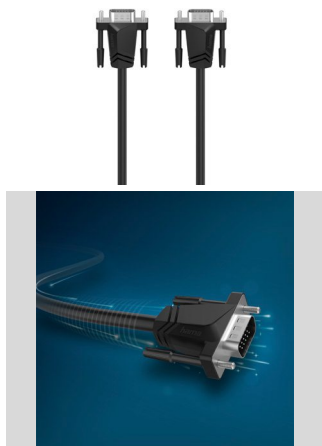

hama

DVI Cable, 1.50 m

Productline	Entry Line
Model	Dual Link

- For high-resolution WQHD quality up to 2560 x 1440 (1440p) pixels
- Twisted data pairs with an outer sheath made from robust PVC material minimise interference
- DVI-D Dual Link cable (24 + 1 pins)

1.5 m				00200931
		10	BA	

VGA Cable

hama

VGA Cable
"Full-HD 1080p", Black

Productline	Essential Line

- For high-resolution full HD quality up to 1920 x 1080 pixels (1080p)
- Impedance of 75 ohms for optimum transmission quality
- Double shielding for good reduction of electromagnetic interference
- Flexible materials guarantee optimum kink protection and prevent cable breakage
- High-quality materials and workmanship guarantee excellent transmission quality
- Plug with screws ensures a secure connection and reliable transfer
- Also known as a 15-pin, DB-15, DE-15 or HD-15 plug

1.5 m				00200707
		6	HB	
3 m				00200708
		5	HB	

hama

VGA Cable, 1.50 m

Productline	Entry Line

- For high-resolution full HD quality up to 1920 x 1080 pixels (1080p)
- Plug with screws ensures a secure connection and reliable transfer
- Also known as a 15-pin, DB-15, DE-15 or HD-15 plug

1.5 m				00200932
		10	BA	

Adapter cable

hama

Video Cable, DisplayPort Plug - HDMI™ Plug, Ultra-HD 4K@60 Hz, Alu, 1.50 m

Productline	Prime Line