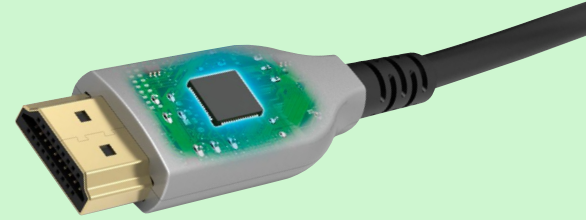

- With an HDR image, at least three images are captured simultaneously.
- Large differences in brightness in the picture are reproduced in great detail.

eARC

"eARC" is a function that was implemented in the HDMI™ 2.1 standard. It stands for "Enhanced Audio Return Channel" and enables a significantly higher bandwidth for audio transmission via HDMI™ cable. eARC makes it possible to transmit the original audio signal in full resolution via an HDMI™ cable and reproduce the best sound without compromise.

Power Delivery (PD)

USB Power Delivery, or USB PD for short, is a standard for power transmission for USB-C products.

- Enables faster charging with a wide range of devices

Aramid fibres

“Aramid fibres” are artificial fibres. They consist of individual filaments that are put together to form a thread.

They can also be used in environments with a lot of electromagnetic interference.

MST

MST is a technology that allows multiple external monitors (with different graphic content) to be connected via a single USB-C port.

HEC

HEC is an HDMI Ethernet channel, i.e. a network connection in an HDMI™ cable

They enable the transmission of Internet data at high speeds with better bandwidth. If you use WLAN, you can use HDMI™ Ethernet to get a better, faster and more stable connection.