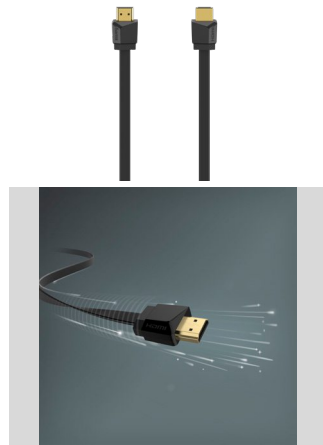

hama

"Flexi-Slim" High-Speed HDMI™ Cable, 4K, Plug - Plug, Ethernet, 1.5 m

Productline	Essential Line
Shade of colour	Black
Data Transfer Rate	18 Gbit/s
Max. Resolution	4k (4096 x 2160)
Version	High Speed with Ethernet

- HDMI™ cable for perfect, high-resolution ultra HD cinema quality 4096x2160 (4K) pixels
- HDR optimises the display of contrast, colour depth, brightness and sharpness for vibrant pictures
- Return of the audio signal without an additional audio cable (ODT, RCA, etc.)
- Supports network connections via HDMI™ for reduced cabling
- Flexible materials guarantee optimum kink protection and prevent cable breakage
- High-quality materials and shielded lines for excellent picture and sound quality without interference
- Slimline construction is especially suitable for mobile devices such as smartphones, tablets and notebooks
- Gold-plated plug with low contact resistance for secure signal transmission
- Light and space-saving due to the ultra thin, flexible flat ribbon cable and the extra small plugs

1.5 m				00205013
	60	HB