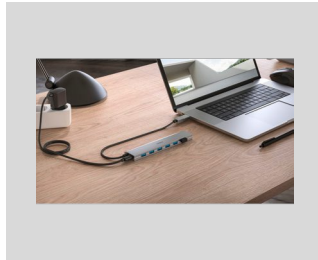

hama

USB Hub, 7 Ports, USB 3.2 Gen 1, 5 Gbit/s, incl. USB-C Adapter and PSU

Productline	Essential Line
Connection	USB-C-plug, USB-Typ-A-Plug
Connection Cable	Integrated
USB Standard	USB-3.2 Gen 1
Model	With Power Supply

- Super speed data transfer rates of up to 5 Gbps
- Additional power supply unit for a stable, device-neutral supply of power to connected USB devices
- High-quality and sturdy aluminium housing with a sophisticated finish
- Large socket distance allows problem-free connection even of wide plugs
- Flexible materials guarantee optimum kink protection and prevent cable breakage
- High-quality materials and workmanship guarantee excellent transmission quality
- USB-C power supply unit can alternatively also be used to charge tablets and smartphones
- Plug & Play, no manual software / driver installation required
- Compatible with Thunderbolt 3/4 (lightning symbol)
- Power is supplied via USB and the power supply unit
- Operating system: Windows 11/10/8/7 and Mac OS 10.8 upwards

Anthracite	00200137
6	HB