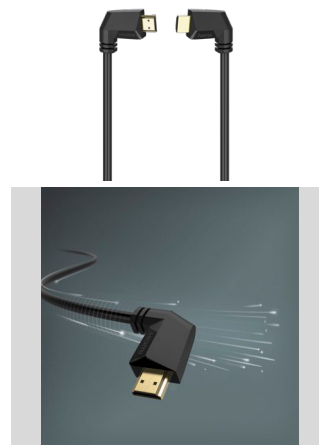

hama

High-speed HDMI™ cable, plug - plug, 90°, Ethernet, gold-plated, 1.5 m

Productline	Essential Line
Shade of colour	Black
Data Transfer Rate	18 Gbit/s
Max. Resolution	4k (4096 x 2160)
Version	High Speed with Ethernet

- For perfect, high-resolution ultra-HD cinema quality with 4096x2160 (4K) pixels
- 3D transmission due to extended bandwidth
- High-quality materials and shielded lines for excellent picture and sound quality without interference
- Space-saving 90° plug for connections in a minimum of space
- Flexible materials guarantee optimum kink protection and prevent cable breakage
- Gold-plated plug with low contact resistance for secure signal transmission
- Integrated channel for transmitting network data with up to 100 Mbit/s
- Return of the audio signal without an additional audio cable (ODT, RCA, etc.)
- 3D transmission via extended bandwidth
- High speed transmission of up to 18 Gbit/s for all image and sound standards from a bandwidth of 600 MHz
- Image resolution: 3840 x 2160 - up to 60 Hz, 4096 x 2160 - 24 Hz
- Colour space: 30/36/48 bit
- Transfer of 8PCM, Dolby Digital, DTS, MPEG, DVD audio, SACD, Dolby Digital Plus, True HD and dts-HD audio data
- Transmission of the type of player via ACE (Automatic Content Enhancement)

1.5 m				00205022
	60	HB