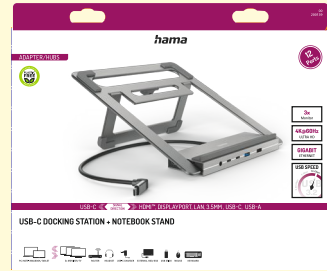

Adapter / Hubs.

Adapters & Hubs