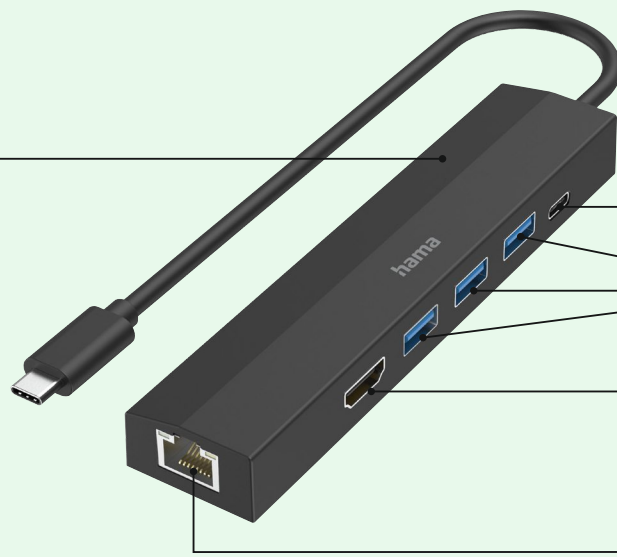

Recycled housing

Power Delivery

5 Gbit/s USB 3.2

4K HDMI

1 Gbit/s LAN