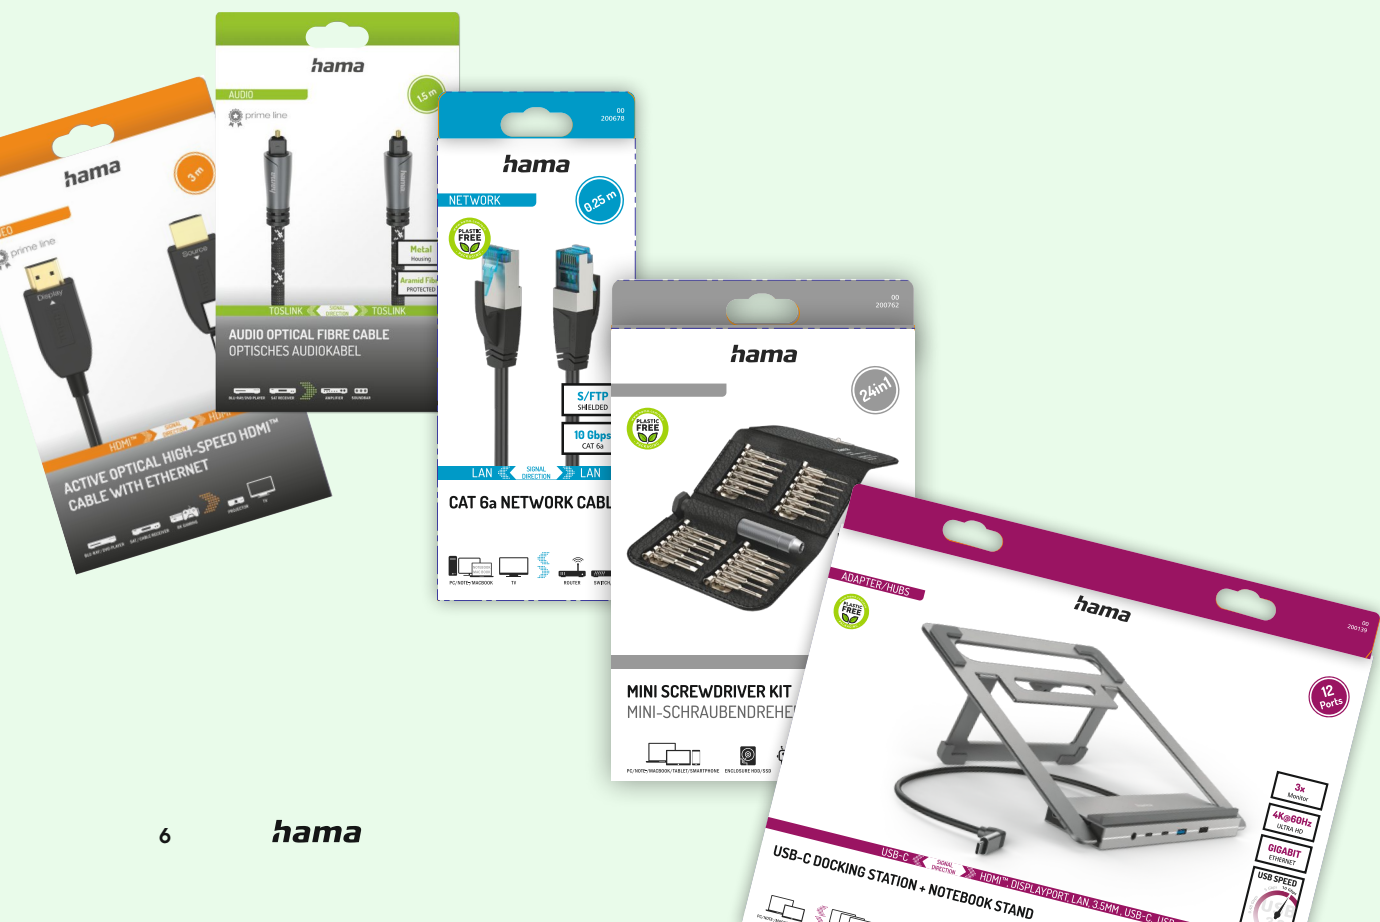

Future in Connection – The cable concept of the future.

- → With our newly developed Future in Connection range, we are focusing not only on quality and technology, but also on recyclable packaging. For the sake of our environment, we use FSC-certified paper for all our packaging.
- → It is structured on the basis of our existing, tried-and-tested range of high-quality products with their own design. New products from on-trend topics, such as 8K or USB-C, have also been integrated to match.
- → Our range covers products for screens, sound, external communication (aerial / SAT, network), tooling, power & cleaning, as well as power supply units and adapters / hubs. On-trend topics such as 8K or USB-C are no longer being allocated strictly to one area of use, but rather are part of the audio/video/aerial range, as well as in multimedia, since these worlds are becoming increasingly networked. The result is a portfolio of almost 600 articles that place the emphasis on the application that is also reflected in its own colour guidance system.