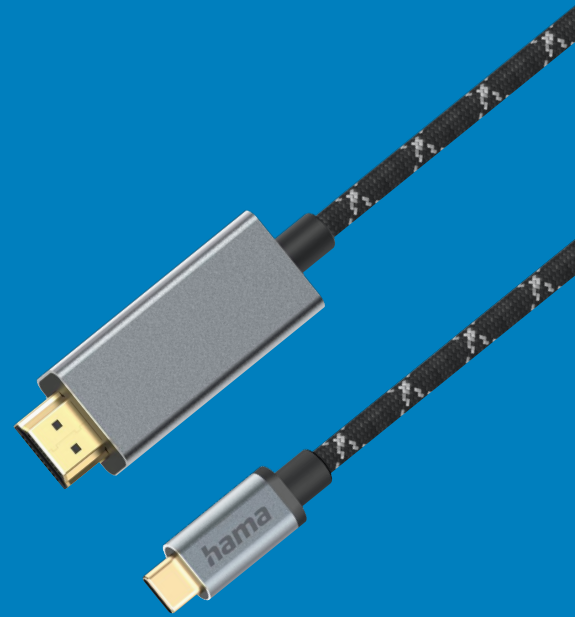

Future in Connection

2025

hama

List of technical terms / abbreviations.

HDR

"HDR" stands for "High Dynamic Range" and is a technology for expressing colours and contrasts more vividly.

How does the technology work with smartphones?

- With an HDR image, at least three images are captured simultaneously.
- Large differences in brightness in the picture are reproduced in great detail.

eARC

"eARC" is a function that was implemented in the HDMI™ 2.1 standard. It stands for "Enhanced Audio Return Channel" and enables a significantly higher bandwidth for audio transmission via HDMI™ cable. eARC makes it possible to transmit the original audio signal in full resolution via an HDMI™ cable and reproduce the best sound without compromise.

Power Delivery (PD)

USB Power Delivery, or USB PD for short, is a standard for power transmission for USB-C products.

- Enables faster charging with a wide range of devices

Aramid fibres

“Aramid fibres” are artificial fibres. They consist of individual filaments that are put together to form a thread.

HEC

HEC is an HDMI Ethernet channel, i.e. a network connection in an HDMI™ cable

They enable the transmission of Internet data at high speeds with better bandwidth. If you use WLAN, you can use HDMI™ Ethernet to get a better, faster and more stable connection.