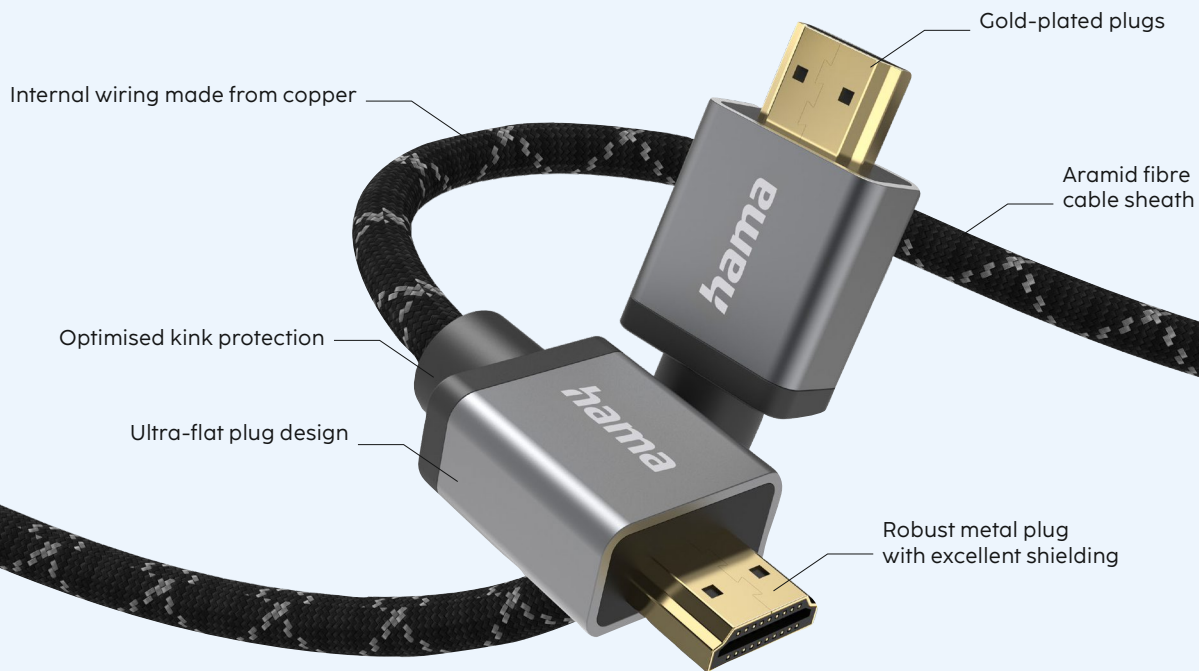

The cables

The concept

The certified Ultra High Speed HDMI™ cables are part of the comprehensive Future in Connection cable concept and round off the range of HDMI™ cables.

AVA cable | Video

Ultra-high-speed HDMI™ Cable, Plug - Plug, 8K, Metal