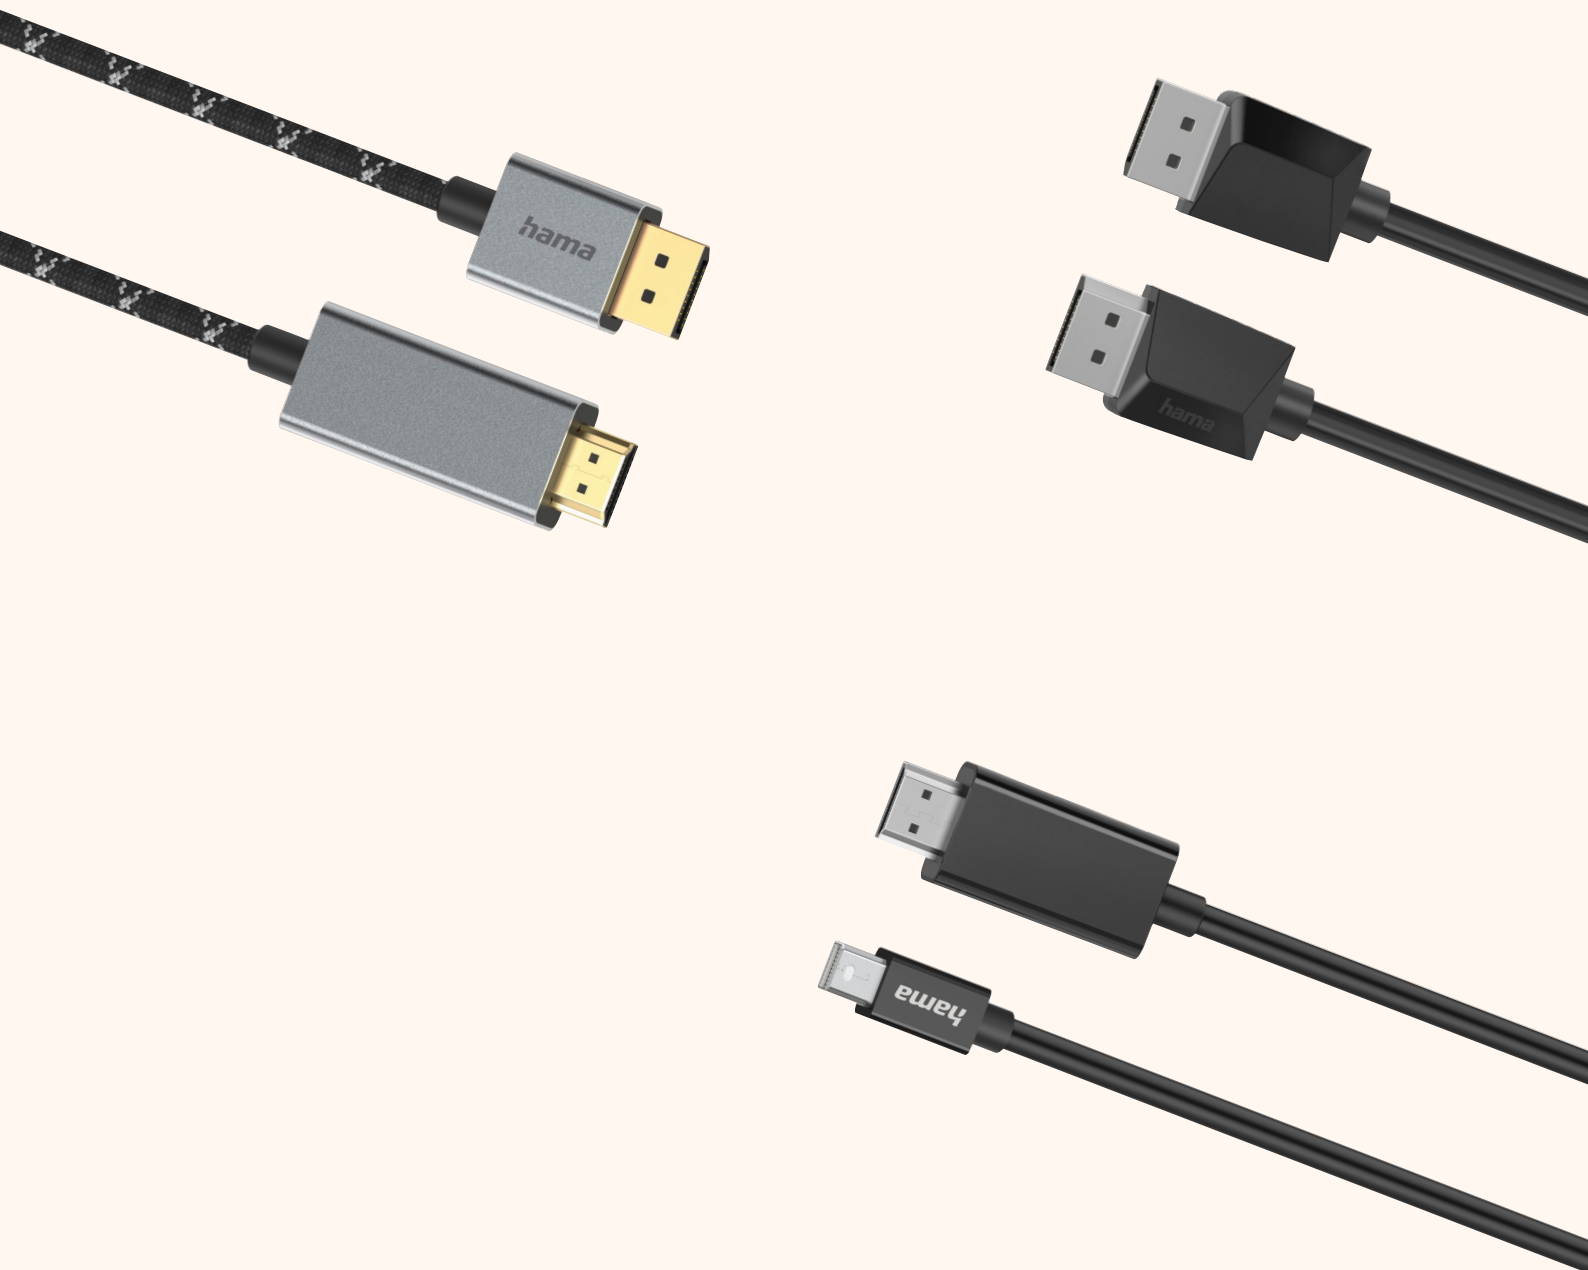

Computers

Multimedia Video