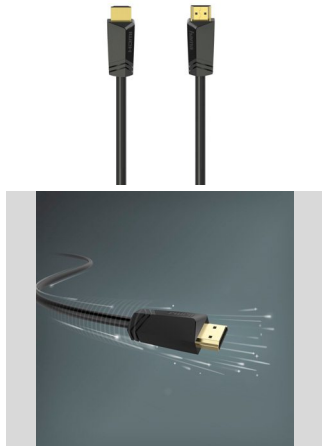

hama

HDMI™-Cable „Ultra High Speed, HDMI plug - HDMI plug, certified, 8K“

Productline	Essential Line
Shade of colour	Black
Data Transfer Rate	48 Gbit/s
Max. Resolution	8k
Version	Ultra High Speed with Ethernet

- For perfect, high-resolution ultra-HD cinema quality with 7680x4320 (8K) pixels
- Resolutions of 8K @ 60 Hz / 4K @ 120 Hz for delay-free gaming enjoyment
- Dynamic HDR allows every image to be reproduced with the best individual results for depth, sharpness, brightness, contrast and extended colour space
- Supports network connections via HDMI™ for reduced cabling
- eARC supports the most advanced audio formats without additional audio cables
- High-quality materials and shielded lines for excellent picture and sound quality without interference
- Superior premium quality with respect to workmanship and performance
- Flexible materials guarantee optimum kink protection and prevent cable breakage
- Gold-plated plug with low contact resistance for secure signal transmission
- The inner conductor is made of copper which ensures best transmission properties

1 m				00205241
		60	HB	
2 m				00205242
		40	HB	
3 m				00205243
		40	HB	
5 m				00205068
		24	HB	

hama

HDMI™-Cable „High Speed, HDMI-Plug - HDMI-Plug, 4K, Ethernet, gilded“

Productline	Essential Line
Shade of colour	Black
Data Transfer Rate	18 Gbit/s
Max. Resolution	4k (4096 x 2160)
Version	High Speed with Ethernet

- HDMI™ cable for perfect, high-resolution ultra HD cinema quality 4096x2160 (4k) pixels
- Return of the audio signal without an additional audio cable (ODT, RCA, etc.)
- High-quality materials and shielded lines for excellent picture and sound quality without interference
- Gold-plated plug with low contact resistance for secure signal transmission
- Supports network connections via HDMI™ for reduced cabling
- Flexible materials guarantee optimum kink protection and prevent cable breakage
- 3D transmission via extended bandwidth
- High speed transmission of up to 18 Gbit/s for all image and sound standards from a bandwidth of 600 MHz
- Image resolution: 3840 x 2160 - max. 60 Hz, 4096 x 2160 - 24 Hz
- Colour space: 30/36/48 bit
- Transfer of 8PCM, Dolby Digital, DTS, MPEG, DVD audio, SACD, Dolby Digital Plus, True HD and dts-HD audio data

7.5 m				00205008
		12	HB	
10 m				00205009
		12	HB	
15 m				00205010
		10	BA	

hama

HDMI™-Cable "High Speed, HDMI-Plug - HDMI-Plug, 4K, Ethernet"

Productline	Essential Line
Shade of colour	Black
Data Transfer Rate	18 Gbit/s
Max. Resolution	4k (4096 x 2160)
Version	High Speed with Ethernet

- HDMI™ cable for perfect, high-resolution ultra HD cinema quality 4096x2160 (4k) pixels
- HDR optimises the display of contrast, colour depth, brightness and sharpness for vibrant pictures
- Return of the audio signal without an additional audio cable (ODT, RCA, etc.)
- Supports network connections via HDMI™ for reduced cabling
- Flexible materials guarantee optimum kink protection and prevent cable breakage
- High-quality materials and shielded lines for excellent picture and sound quality without interference
- Slimline construction is especially suitable for mobile devices such as smartphones, tablets and notebooks

0.75 m				00205004
		60	HB	
1.5 m				00205005
		60	HB	
3 m				00205006
		40	HB	
5 m				00205007
		24	HB	

hama

HDMI™-Cable „Ultra-Slim, High Speed, HDMI-Plug - HDMI-Plug, 4K, Ethernet“

Productline	Essential Line
Shade of colour	Silver
Data Transfer Rate	18 Gbit/s
Max. Resolution	4k (4096 x 2160)
Version	High Speed with Ethernet

- For perfect, high-resolution ultra-HD cinema quality with 4096x2160 (4K) pixels
- HDR optimises the display of contrast, colour depth, brightness and sharpness for vibrant pictures
- Supports network connections via HDMI™ for reduced cabling
- Return of the audio signal without an additional audio cable (ODT, RCA, etc.)
- High-quality materials and shielded lines for excellent picture and sound quality without interference
- Ultra-slim design: ultra-thin and super-lightweight, ideal for mobile devices and when out and about
- Light and space-saving due to the ultra thin, flexible cable and the extra small plugs
- Solid full metal housing for protection against outside interference