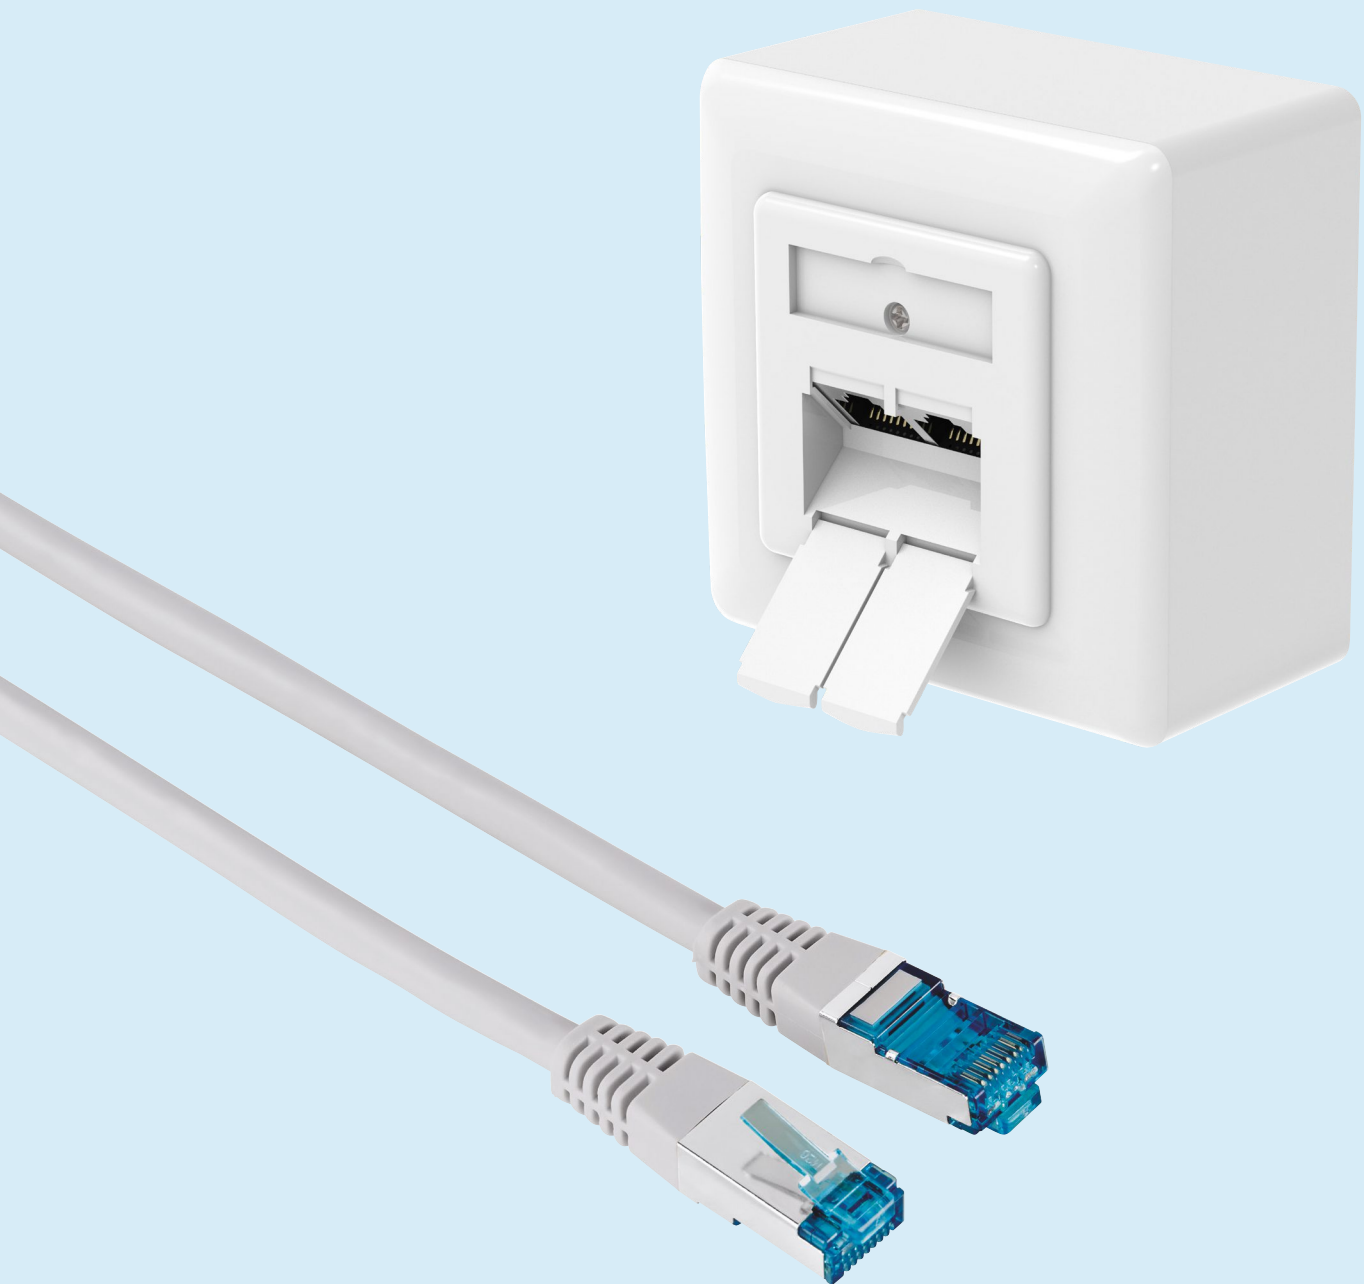

Computers

Network