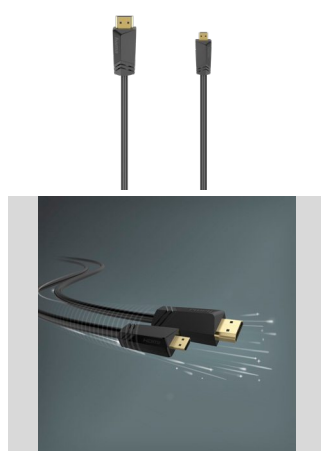

hama

High-Speed HDMI™ Cable, Type-A Plug - Type-D Plug (Micro), Ethernet, 1.5 m

Productline	Essential Line
Shade of colour	Black
Data Transfer Rate	18 Gbit/s
Max. Resolution	4k (4096 x 2160)
Version	High Speed with Ethernet

- HDR optimises the display of contrast, colour depth, brightness and sharpness for vibrant pictures
- HDMI™ cable for perfect, high-resolution ultra HD cinema quality 4096x2160 (4k) pixels
- Supports network connections via HDMI™ for reduced cabling
- High-quality materials and shielded lines for excellent picture and sound quality without interference
- Flexible materials guarantee optimum kink protection and prevent cable breakage
- Gold-plated plug with low contact resistance for secure signal transmission
- Integrated channel for transmitting network data with up to 100 Mbit/s
- 3D transmission via extended bandwidth
- High speed transmission of up to 18 Gbit/s for all image and sound standards from a bandwidth of 600 MHz
- Image resolution: 3840 x 2160 - 24 Hz/25 Hz/30 Hz/50 Hz/60 Hz, 4096 x 2160 - 24 Hz
- Colour space: 30/36/48 bit
- Transfer of 8PCM, Dolby Digital, DTS, MPEG, DVD audio, SACD, Dolby Digital Plus, True HD and dts-HD audio data
- Transmission of the type of player via ACE (Automatic Content Enhancement)

1.5 m				00205016
	6	HB