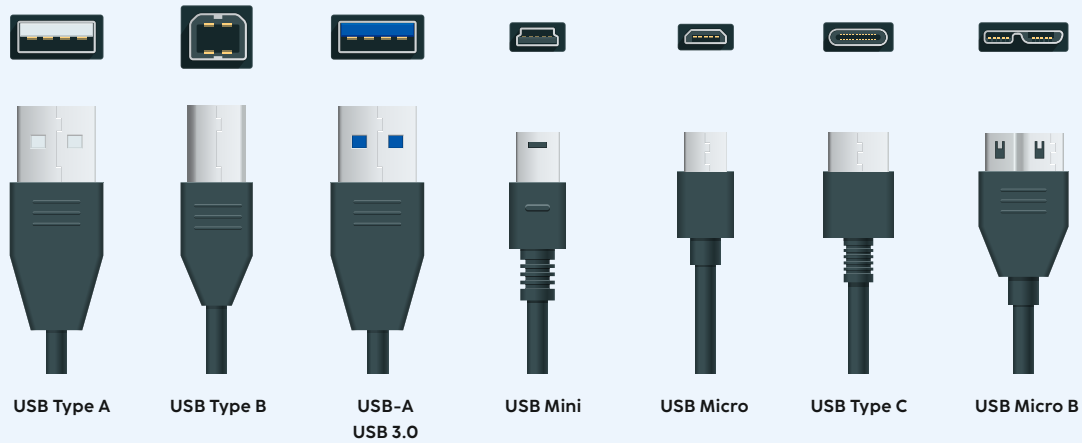

Highlight.

200799 | USB-C Cable, E-Marker, USB4 Gen4, 80 Gbit/s, 5 A, 240 W, 1.00 m

- → Ultra-speed data transfers at up to 80 Gbit/s bidirectional and up to 120 Gbit/s via “bandwidth boost”
- → Intelligent communication thanks to E-markers: supports USB-C Power Delivery (PD) 3.1 Extended Power Range (EPR) standard charging at up to 240 Watts
- → For perfect, high-resolution, Ultra-HD cinema-quality 7680 x 4320 (8K) pixels
- → Double shielding for good reduction of electromagnetic interference
- → Slimline plug is especially ideal for mobile and flat devices or when space is limited
- → Optimised kink protection thanks to flexible materials prevents cable breakage

USB standards for data transfer and power supply

Original designation	New designation	Current designation	Data rate	Speed class	Plug (host side)
USB 1.1	–	–	1.5 MBit/s 12 MBit/s	Low Speed Full Speed	Type A Type A
USB 2.0	–	–	480 MBit/s	Hi Speed	Type A + C
USB 3.0	USB 3.1 Gen 1	USB 3.2 Gen 1	5 GBit/s	Super Speed	Type A + C
USB 3.1	USB 3.1 Gen 2	USB 3.2 Gen 2	10 GBit/s	Super Speed +	Type A + C
USB 3.2	–	USB 3.2 Gen 2 x 2	20 GBit/s	–	Type C
	USB 3.2 Gen 2 x 2	USB 4 Gen 2 x 2	20 GBit/s	–	Type C
USB 4	–	USB 4 Gen 3 x 2	40 GBit/s	–	Type C
USB 4	USB 4 / V 2.0	USB 4 Gen 4 x 2	80 GBit/s	–	Type C