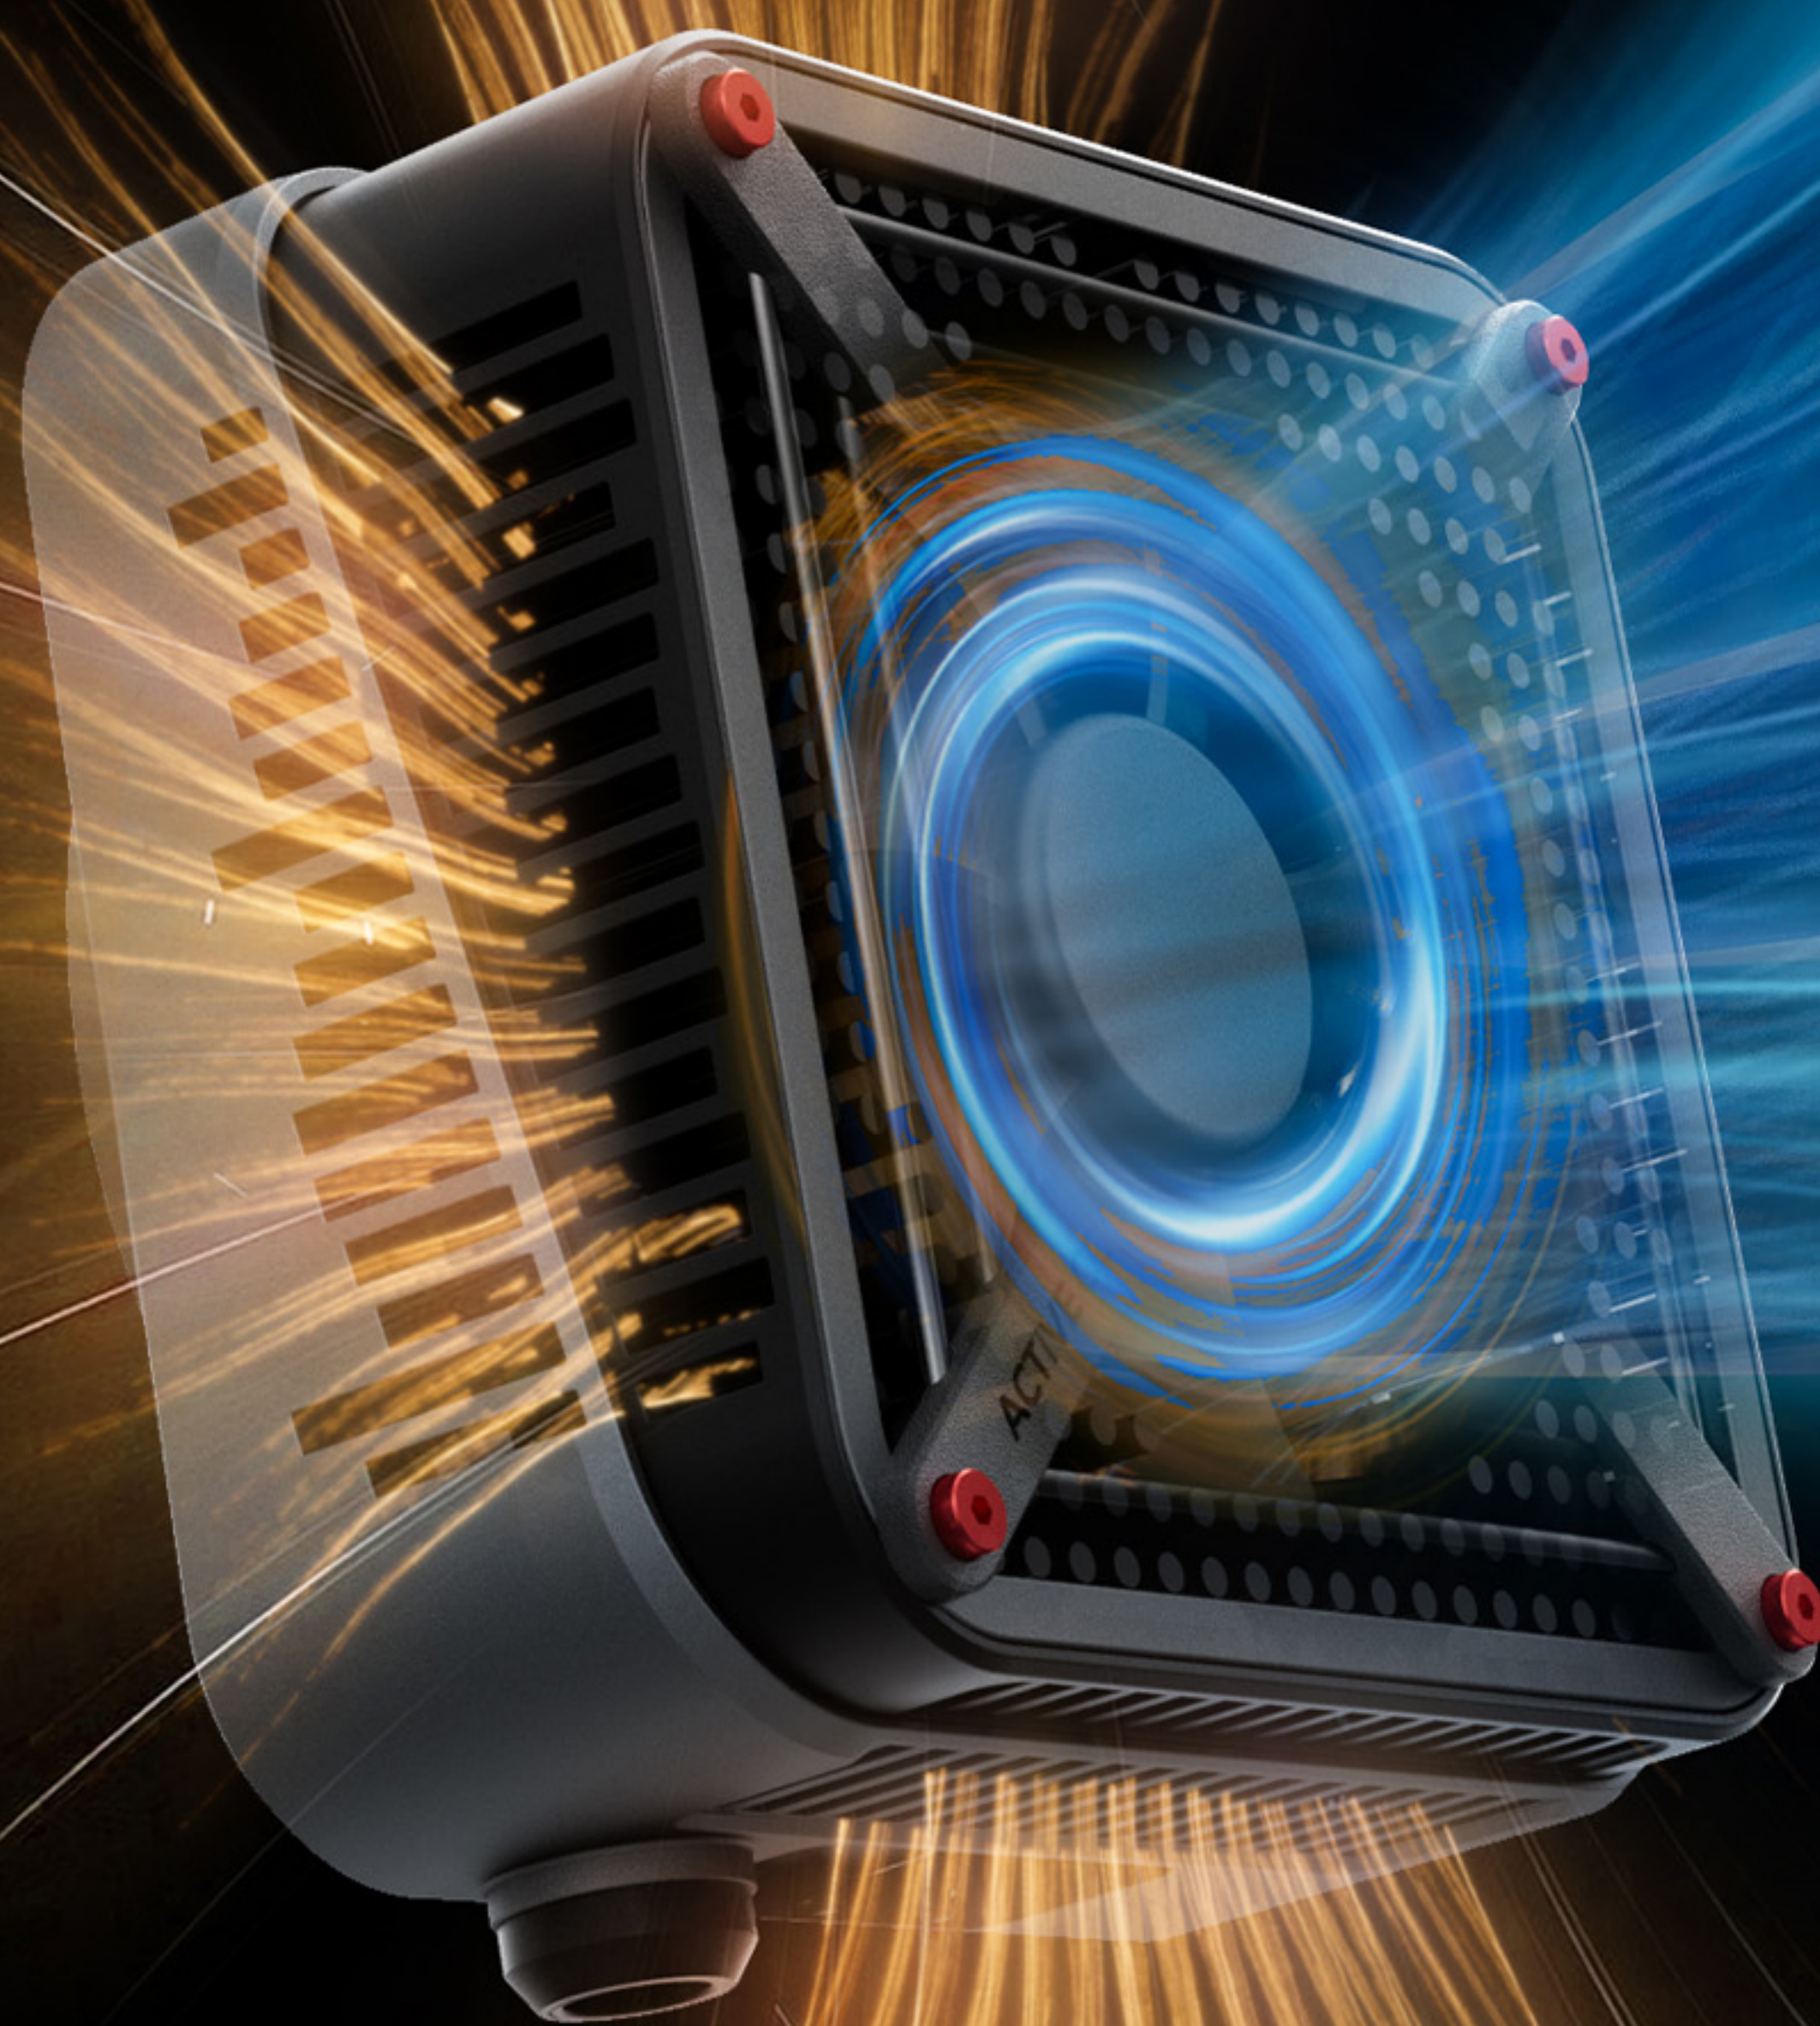

MOLUS (G200)

DynaVort Cooling System™