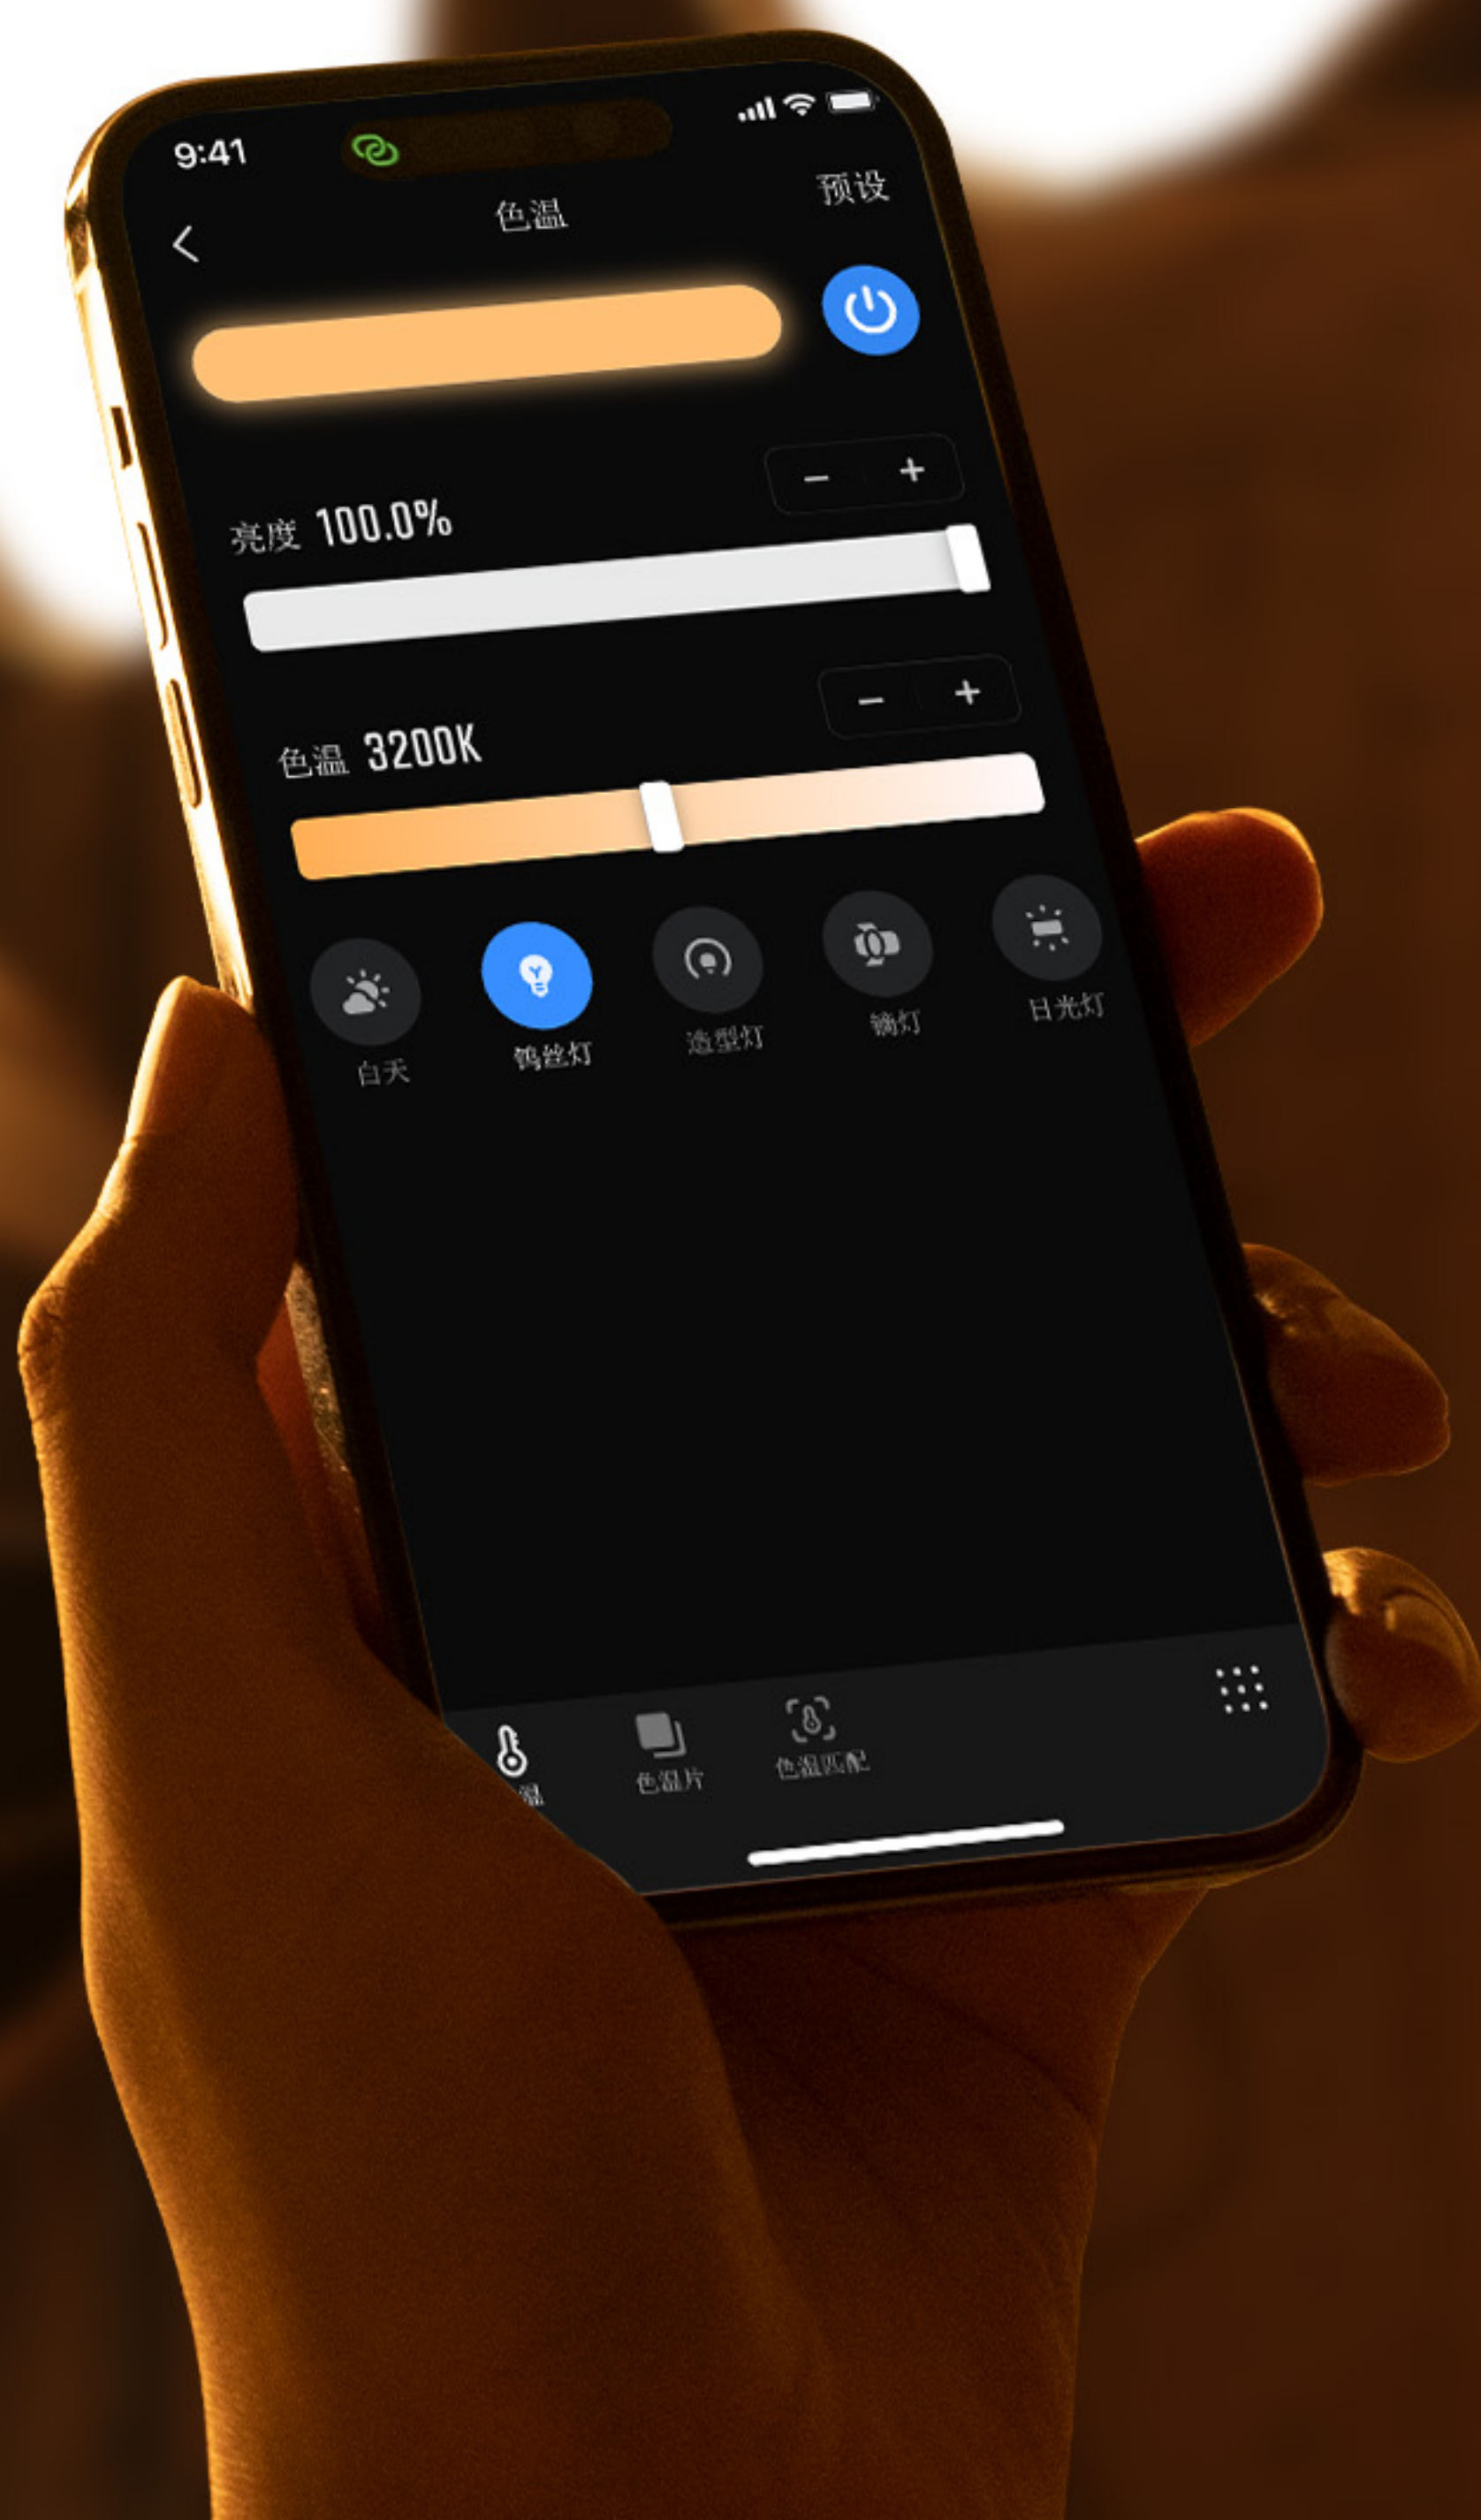

MOLUS (G200)

ZY Vega App for Remote Control