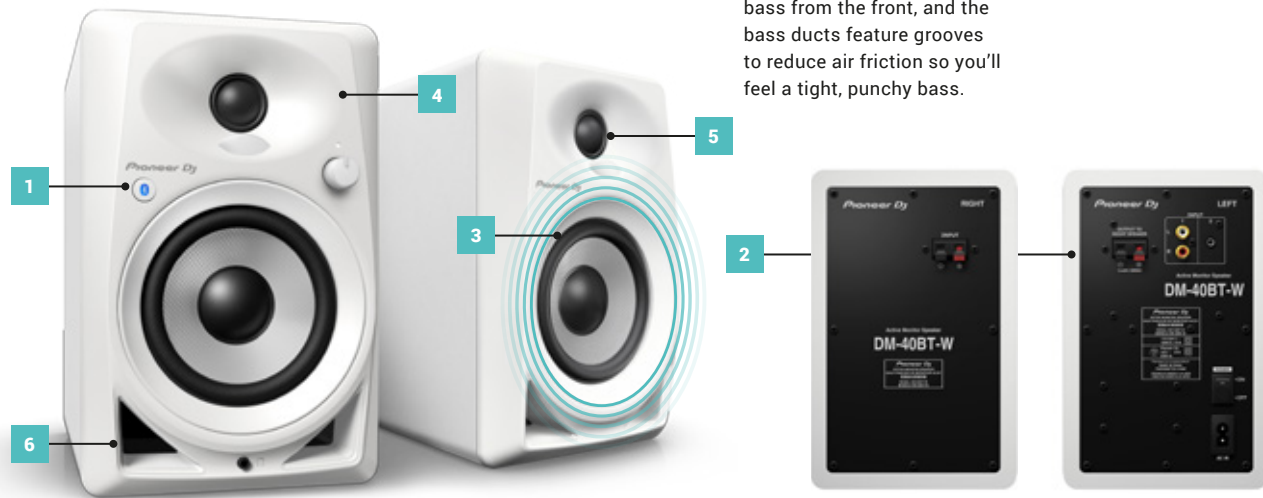

PRODUCT FEATURES

1 BLUETOOTH® WIRELESS TECHNOLOGY

Play music wirelessly from your smartphone, tablet or other Bluetooth device.

3 HIGH-QUALITY AUDIO SUPPORT

Qualcomm® aptX™ and AAC support lets you enjoy high quality sound reproduction.

5 3D STEREO SOUND

Soft dome tweeters with convex diffusers use DECO technology from TAD Labs. The diffusers channel high frequencies left, right and up for a wide sweet spot and 3D stereo sound.

2 CLASS AB AMP

Enjoy perfect clarity and low distortion.

4 CURVED FRONT EDGES

The cabinet's curved front increases its rigidity and reduces external diffraction – as well as looking good.

6 FRONT-LOADED BASS REFLEX SYSTEM WITH GROOVES

4-inch fibreglass woofers output bass from the front, and the bass ducts feature grooves to reduce air friction so you'll feel a tight, punchy bass.

* Disclaimer: specifications and price are subject to change.

* The Bluetooth® word mark and logos are registered trademarks owned by the Bluetooth SIG, Inc. and any use of such marks by Pioneer DJ Corporation is under license. Other trademarks and trade names are those of their respective owners.

* Qualcomm® aptX audio is a product of Qualcomm Technologies International, Ltd.

* Qualcomm® is a trademark of Qualcomm Incorporated, registered in the United States and other countries, used with permission.

* aptX is a trademark of Qualcomm Technologies International, Ltd., registered in the United States and other countries, used with permission.

We've made every effort to show the product accurately, but colours and typography might be different in reality. Features and specifications are correct at the time of printing but are subject to change. Please speak to your Pioneer DJ dealer to make sure the product meets your needs.

Pioneer DJ Europe Ltd | Anteros Building, Odyssey Business Park, West End Road, South Ruislip, HA4 6QQ, UK | +44 (0) 203 761 7220
Pioneer DJ Americas, Inc | 2050 W. 190th Street, Suite 109, CA 90504, Torrance, USA | +1 (424) 488-0480
Pioneer DJ Corporation | 6-F, Yokohama i-Mark Place, 4-4-5 Minatomirai, Nishi-ku, Yokohama, Kanagawa 220-0012 Japan | +81 045-522-5400