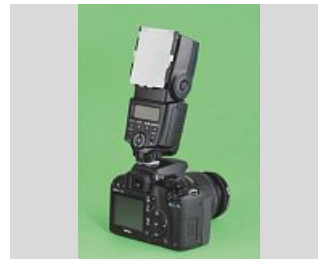

hama

"Vario Pro" Flash Reflector

Material	Plastic Material

- Compact folding mechanism can be folded down to a height of 0.5 cm and can permanently stay on the flash unit
- For perfect portraits, reportage and product photography
- Developed by photo journalists
- Suitable for almost all external flash units
- Incl. angular grid for 90° and 45°
- The reflector is attached to the flash housing using the fleece and hook strap provided and can be removed at any time
- Reflecting surface: L: 11.5 x W: 6.5

				00006749
	6	BK		

Flash Adapter/Tilt Head

hama

Accessory Shoe

Contact	Insulated Hot Shoe Contact

- (A 1/4" / 6.4 mm) screw and 2 locking nuts
- Base without a threaded hole for mounting and secure locking onto the flash shoe, etc.

Silver				00006958
	6	BK