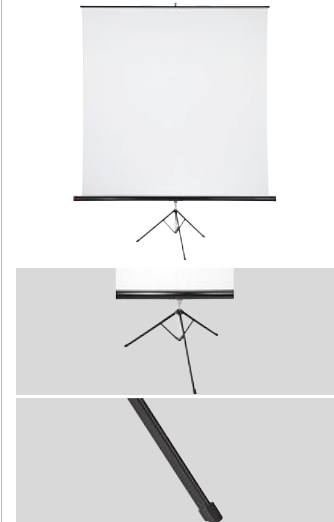

hama®

**Tripod Projection Screen,
200 x 200 cm, 1:1, white**

Material Tube Body	Metal
Cloth Thickness	290 µm
Format	1:1 Standard
Projection Area	200 x 200 cm
Projection Diagonal	283 cm
Weight	8,5 kg
Gain-Value	1,1

- Mobile projection screen for business, study and leisure
- For all conventional forms of front projection
- White PVC screen for brilliant colours and fine contrasts, ideal for rooms which can be darkened, format: 200 cm x 200 cm
- Black metal tube with a diameter of about 7 cm
- Outstanding flat surface of the continuously extendible projection screen by fastening device at the tube
- The screen height can adjusted as desired by means of the infinitely height adjustable telescopic tube
- Screen is pivotable by 360°
- Handy red plastic carrying grip with a lock-on button
- Stable three leg tripod with anti-slip plastic foot caps
- Compact and easy to transport

PVC				00017799
	1	SC		

PROJECTION