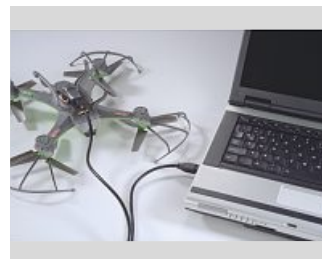

USB Cable "Micro USB, Shielded", Black

Quality	1 Star
USB Standard	USB 2.0

- Additional shielding for good reduction of electromagnetic interference
- The inner conductor is made of copper which ensures best transmission properties
- Sturdy plugs and moulded strain reliefs, high mechanical resistance
- Suitable and tested for USB 2.0, downward compatible with USB 1.1
- Twisted data lines (twisted pairs)
- Ideal for charging, data transfer and synchronization

1.8 m	00027735
6 BK