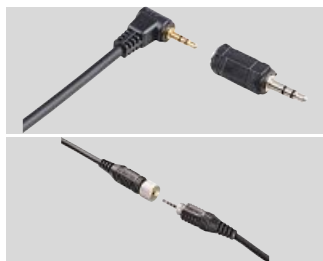

Remote Release Adapter Cable

hama

Connection Adapter Cable for Pentax "DCCSystem" PE-1

Length	80 cm
Colour	Black

- Screwable connection for a secure hold between the cable and remote shutter release
- Equivalent to the original camera connection: CS-310

n/s	00005213		
	6	BK