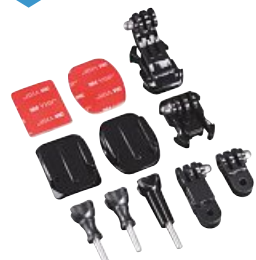

Action Camera Accessory Kit

hama

Accessory Set for GoPro

- 3-way swivelling arm for all imaginable shooting angles
- The high-quality 3M adhesive technology ensures a consistently reliable hold also in the rain and cold
- Set comprising two different adhesive mounts, two different quick-release fasteners, one 3-way swivelling arm and one long replacement screw

Adhesive pads

	00004397
12 BK