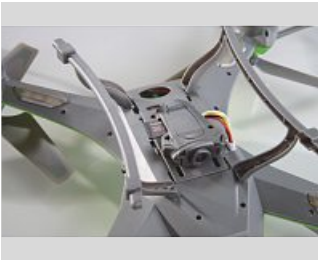

microSD Memory Card

microSD Memory Card "Memory Pro 4K, Drone", 80 MB/s

UHS Standard	UHS-I
Standard Speed Class	UHS Speed Class 3
Video Speed Class	V30

- Allows perfect, high-resolution 4K video recordings with a guaranteed minimum write speed of 30 MB/sec.
- For real-time/broadcast recording; allows fast and direct data transfer between a memory card and a UHS-I capable terminal device
- Especially recommendable for shots with high-quality drone cameras
- Also suitable for all the other cameras and devices with a microSDHC/SDHC slot
- Particularly suited for 4K, full HD and HD video recording during sports activities like skiing, snowboarding, mountain bike tours, etc.
- micro SecureDigital High Capacity Card (microSDHC), complies with new SD 3.01 specifications
- Comes with an adapter for the SD card format

32 GB	00027730
24 BK