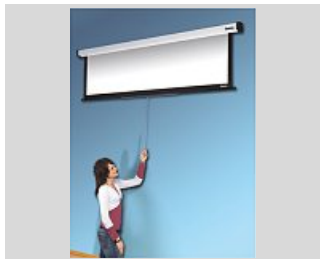

## Stationary Projection Screen

**hama**

**Roller Projection Screen,  
180 x 160 cm, 4:3**

Material Tube Body	Metal
Cloth Thickness	290 µm
Format	4:3
Projection Area	170 x 128 cm
Projection Diagonal	213 cm
Weight	6.6 kg
Gain-Value	n/s
Black Border	5 cm