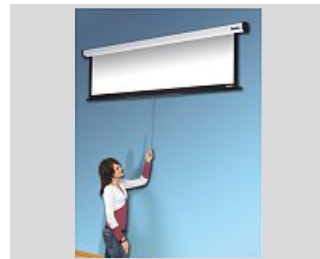

hama

**Roller Projection Screen,
240 x 195 cm, 4:3**

Material Tube Body	Metal
Cloth Thickness	290 µm
Format	4:3
Projection Area	230 x 173 cm
Projection Diagonal	288 cm
Weight	9,22 kg
Gain-Value	n/s
Black Border	5 cm

- High-quality projection screen, especially developed for the home cinema
- Projection screen surface with high luminance and large viewing angle of 150°
- For mounting on ceilings or walls
- Spring balancer mechanism for quick and frictionless rolling in and out of the projection cloth
- With tension rod
- With black masking for enhanced picture contrast (5 cm)
- Safe height setting via steplessly adjustable locking system
- Quality of the screen surface: M1 (PVC)
- Aspect ratio: 4:3
- Optimal adjustment of the projection height trough 22 cm wide, black trail
- Compact housing cross section: 7.3 x 8.5 cm
- Black, light-proof backside
- Metal housing RAL 9010 with black end caps

PVC				00018787
	1	SC