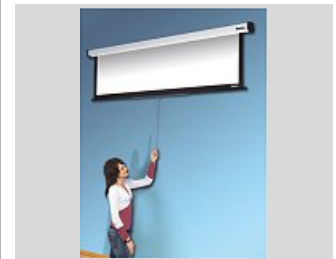

hama

**Roller Projection Screen,
180 x 140 cm, 16:9**

Material Tube Body	Metal
Cloth Thickness	290 µm
Format	16:9
Projection Area	170 x 96 cm
Projection Diagonal	195 cm
Weight	6.6 kg
Gain-Value	n/s
Black Border	5 cm

- High-quality projection screen, especially developed for the home cinema
- Projection screen surface with high luminance and large viewing angle of 150°
- For mounting on ceilings or walls
- Spring balancer mechanism for quick and frictionless rolling in and out of the projection cloth
- With tension rod
- With black masking for enhanced picture contrast (5 cm)
- Safe height setting via steplessly adjustable locking system
- Quality of the screen surface: M1 (PVC)
- Aspect ratio: 16:9
- Optimal adjustment of the projection height trough 40 cm wide, black trail
- Compact housing cross section: 7.3 x 8.5 cm
- Black, light-proof backside
- Metal housing RAL 9010 with black end caps

PVC				00018773
	1	SC		

PROJECTION