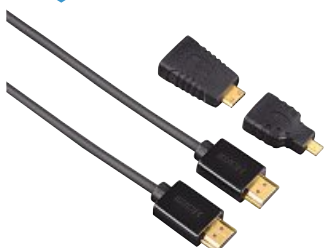

HDMI™ Cable

hama

HDMI™ Cable "High Speed Type A/A + 2 Adapters", Black

Quality	3 Stars
Data Transfer Rate	18 Gbit/s
Version	High Speed with Ethernet
Max. Resolution	4k (4096 x 2160)

- 3in1 connection for connecting every camera to a TV and a PC/notebook to a TV
- Gold-plated plug with low contact resistance for secure signal transmission
- Integrated channel for transmitting network data with up to 100 Mbit/s
- 3D transmission due to extended bandwidth
- Fully shielded audio and video lines for optimum reduction of electromagnetic interference
- Return of the audio signal without additional audio cable (ODT, RCA etc.)
- HDMI™ cable for perfect, high-resolution ultra HD cinema quality 4096x2160 (4K) pixels
- Image resolution: 3840 x 2160 - 24 Hz/25 Hz/30 Hz/50 Hz/60Hz, 4096 x 2160 - 24 Hz
- Colour space: 30/36/48 bit
- Transmission of the following audio data: 8PCM, Dolby Digital, DTS, MPEG, DVD-Audio, SACD, Dolby Digital Plus, True HD, dts-HD
- Transmission of the type of player via ACE (Automatic Content Enhancement)
- HDMI™ CEC support (Consumer Electronics Control)
- High-speed transmission of up to 18 Gbit/s for all image and sound standards with a bandwidth of 600 MHz and more

1.5 m				00074242
	6	BK