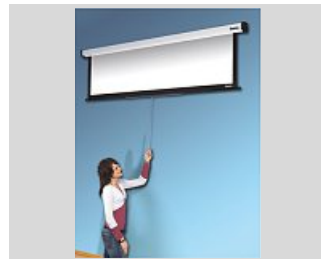

hama

**Roller Projection Screen,
200 x 175 cm, 4:3**

Material Tube Body	Metal
Cloth Thickness	290 µm
Format	4:3
Projection Area	190 x 143 cm
Projection Diagonal	238 cm
Weight	7,28 kg
Gain-Value	n/s
Black Border	5 cm

- High-quality projection screen, especially developed for the home cinema
- Projection screen surface with high luminance and large viewing angle of 150°
- For mounting on ceilings or walls
- Spring balancer mechanism for quick and frictionless rolling in and out of the projection cloth
- With tension rod
- With black masking for enhanced picture contrast (5 cm)
- Safe height setting via steplessly adjustable locking system
- Quality of the screen surface: M1 (PVC)
- Aspect ratio: 4:3
- Optimal adjustment of the projection height trough 30 cm wide, black trail
- Compact housing cross section: 7.3 x 8.5 cm
- Black, light-proof backside
- Metal housing RAL 9010 with black end caps

PVC				00018782
	1	SC